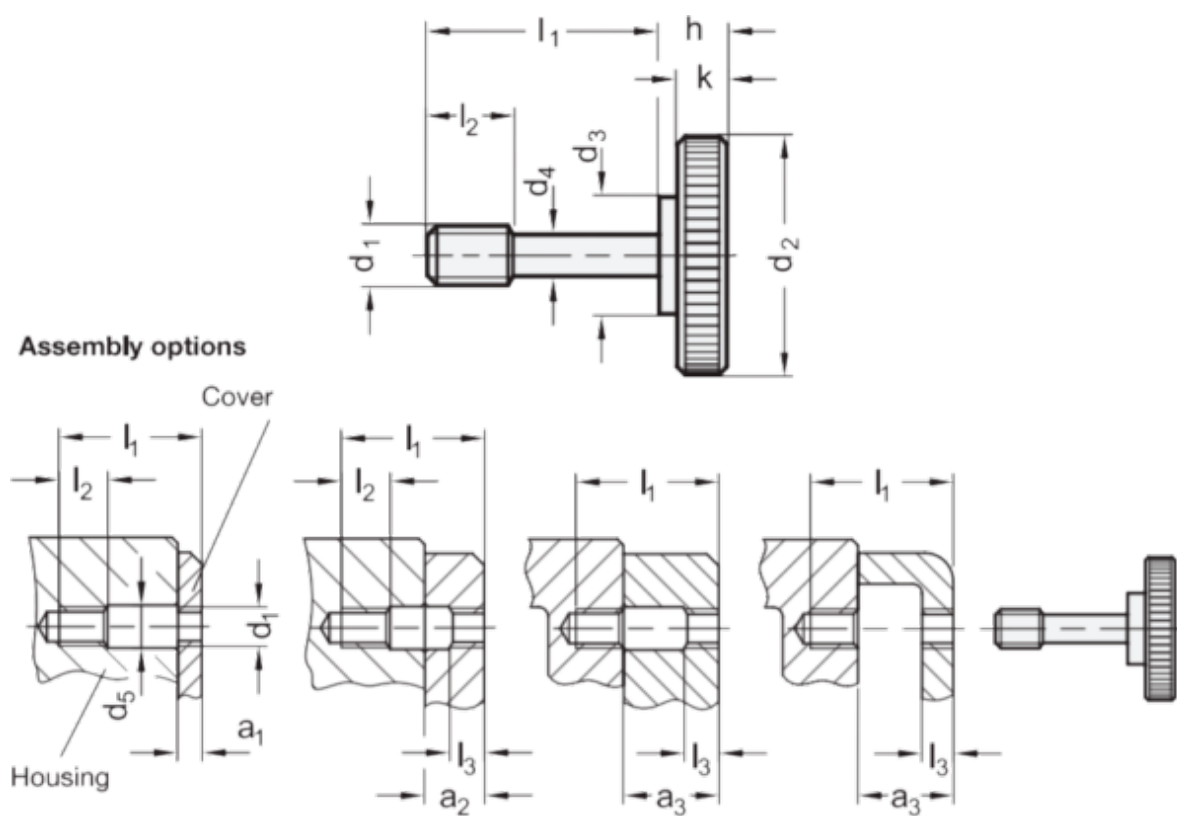

Article number: 206532M526ST
Description: E+G knurled screw
GN 653.2-M5-26-ST

Measures

$d_1 = M5$
 $d_2 = 20$
 $d_3 = 10$
 $d_4 = 4$
 $h = 6.5$
 $k = 4$
 $l_1 = 26$